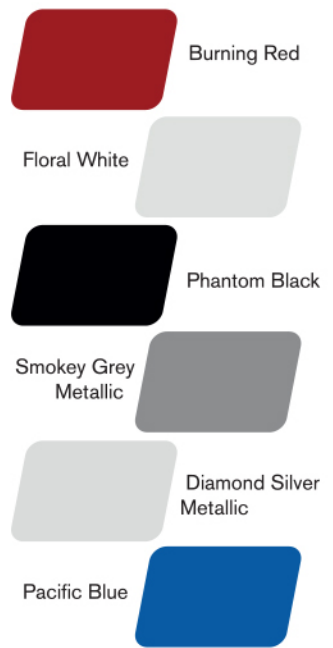

New Side Door Mirror with LED Signal Lamp

New Rear Combination Lamp with LED Signature

New Rear Lower Bumper Finisher*

*Juke Revolt Edition

SPECIFICATIONS & COLOR VARIATION

JUKE 1.5

GRADE		JUKE			
		1.5 RX		1.5 RX Revolt	
		Black Interior	Red Interior	Black Interior	Red Interior
Dimensions	Length x Width x Height	mm 4.135 x 1.765 x 1.565			
	Wheelbase	mm 2.530			
	Wheel Tread (Fr/Rr)	mm 1.525/1.525			
	Turning Radius	meter 5.3			
Engine	Type	1.5 DOHC 4 Cylinder Inline (HR15DE)			
	Displacement	cc 1.498			
	Max. Power	PS/rpm 114/6.000			
	Max. Torque	Nm/rpm 150/4.000			
	Transmission	XTRONIC CVT (Continuous Variable Transmission)			
Exterior	Door mirror	Electric Operated			
		Turn Signal			
		• (With Folding Function Connected with I-Key)			
		• (LED)			
	Head Lamp	Auto On/Off Function			
		Head Lamp Type			
		Projector with Xenon with Auto Levelizer			
		• (with LED Signature)			
	Front Fog Lamp	•			
	Rear Combination Lamp	• (with LED Signature)			
	High-mounted Stop Lamp	•			
	Roof Spoiler	•			
	Tire & Wheel	Tire Size	215/55R17		
		Wheel Type	Alloy 17" (Silver)		Alloy 17" (Black)
	Front Lower Bumper	•			
Front Bumper Finisher	•				
Rear Lower Bumper	•				
Head Lamp Finisher	•				
Hood & Back Door Sticker	•				
Side Window Sticker	•				
Side Door Sticker	•				
Interior	Information Display	Drive Computer	• (Average Fuel Consumption, Instant Fuel Consumption, Autonomy Mileage, Clock, Driving Time, Outside Temp)		
	Front Sun Visor	• (with Vanity Mirror)			
	I-CON Mode	Drive Mode	Eco, Normal, Sport		
		Type	7" High Resolution Capacitive Touch Screen 2-DIN (Detachable)		
		Operating System	Android 2.3		
		Features	WiFi Ready, MP3, USB, Aux, Bluetooth, Voice Command, AM/FM Radio, DLNA, Internet Radio		
		EZ-Navi	Optional (via Mobile Application)		
		Speakers	6 Speakers (4 Speaker + 2 Tweeter)		
			• (with Audio Switch Control)		
		Leather Steering Wheel	• (with Red Accent)		• (with Red Accent)
Safety & Security	Sporty Leather Seat	• (with Red Accent)			• (with Red Accent)
	Front Center Armrest with Console Box	•			
	SRS Airbag System	Front Dual Airbag (Driver & Assistant)			
	Seat Belt	Front: 2 x 3-point ELR with Double Pre-tensioners & Load Limiters Rear: 3 x 3-point ELR			
	Active Head Rest	Front			
	Braking System	•			
		ABS, EBD, BA			
	Keyless System	Keyless Remote	• (with Intelligent Key/I-key)		
		Push Start/Stop Engine	•		
	Anti-theft Device	Alarm	• (with Shock Sensor)		
	Immobilizer	•			
Parking Aid	Rear Parking Sensor	•			
	Rear View Camera	•			